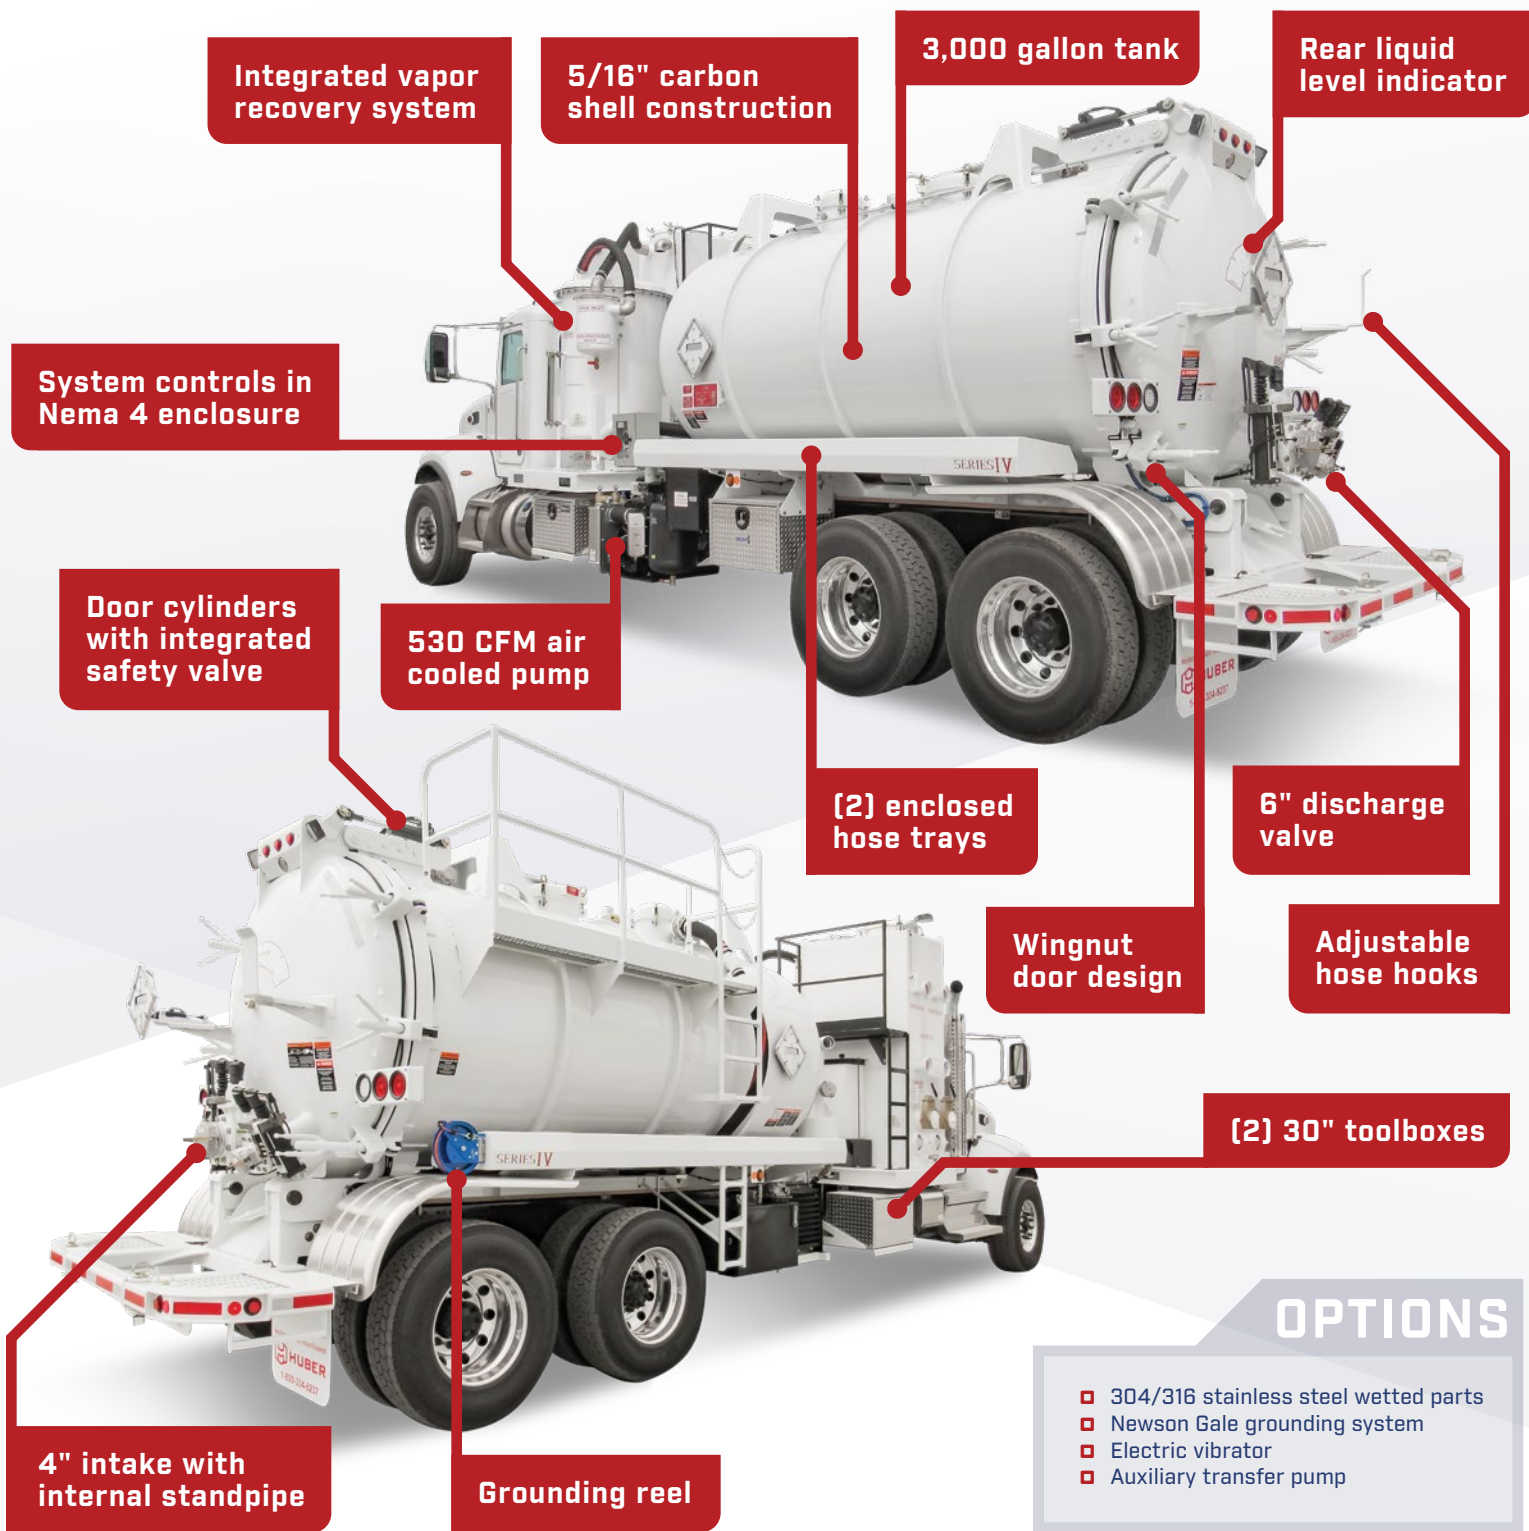

DOMINATOR

SERIES IV WITH SCRUBBER

The Huber Dominator Series IV with the incorporated vapor recovery system allows the user to tackle the toughest jobs while maintaining safety. This system can be bypassed to allow the operator to tackle jobs that do not require vapor recovery, making this an all-around versatile product. Scan the QR code or go to keithhuber.com to build your Huber unit today.

SCAN WITH YOUR
CAMERA APP TO
LEARN MORE ABOUT
THIS PRODUCT

FOR MORE INFORMATION, CALL OR VISIT OUR WEBSITE:
1-800-334-8237 | KEITHHUBER.COM

DOMINATOR

SERIES IV WITH SCRUBBER

STANDARD FEATURES

OPTIONS

- ▣ 304/316 stainless steel wetted parts
- ▣ Newson Gale grounding system
- ▣ Electric vibrator
- ▣ Auxiliary transfer pump