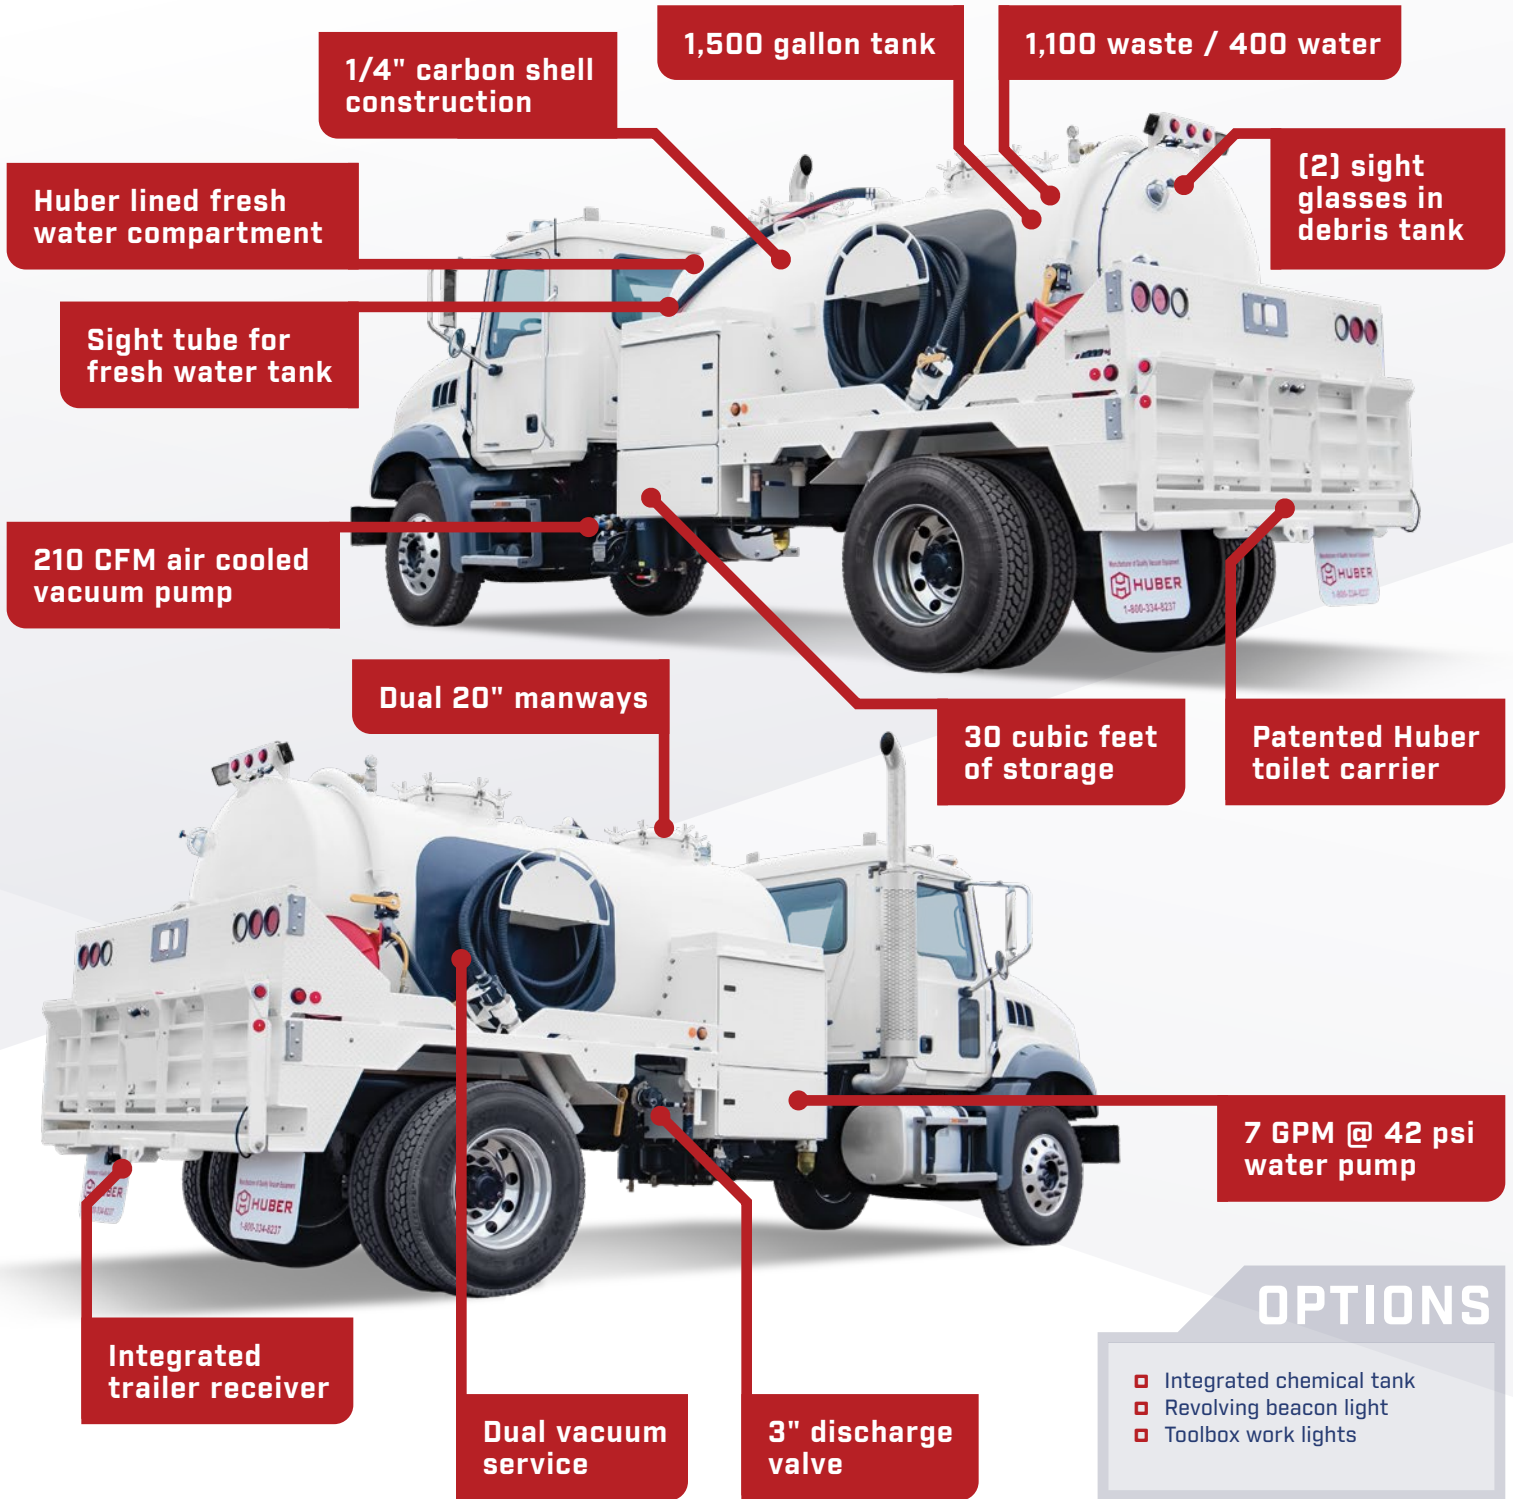

PRINCESS II

STANDARD FEATURES

FOLLOW US FOR THE LATEST NEWS & PRODUCTS

Models pictured may show optional equipment. Specifications are subject to change without notice. ©1999-2020 Keith Huber Corporation, Gulfport, MS 39505